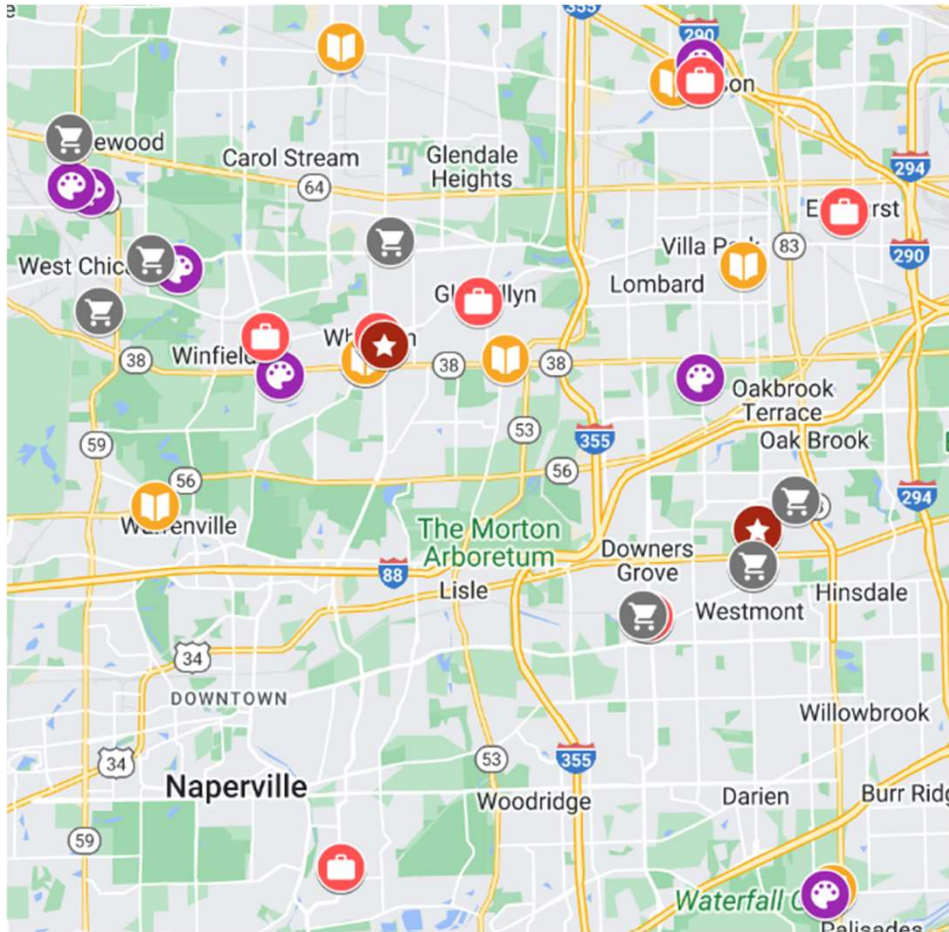

TOTAL OFF-SITE PARTNERS: 27

TOTAL OFF-SITE PROGRAMS: 32

★ Denotes PRC's primary offices in Wheaton and Westmont

City	Partner	PRC programs
Addison	Addison Public Library	Literacy; Jobs Assistance
	Henry Hyde Community Resource Center	Art
Bloomington	St. Isidore Catholic Church	Literacy
Carol Stream	Colony Park Apartments	Food
Downers Grove	Downers Grove Library	Jobs Assistance; Computer Training
	Immanuel Residences	Food
Elmhurst	Elmhurst Public Library	Jobs Assistance
Glen Ellyn	Faith Lutheran Church	Literacy
	Glen Ellyn Public Library	Jobs Assistance
Lombard	York Community Resource Center	Art
Naperville	Naperville Public Library	Literacy; Jobs Assistance
Oak Brook	Mayslake Village	Food
Villa Park	Villa Park Public Library	Literacy
Warrenville	Warrenville Public Library	Literacy
West Chicago	Puente del Pueblo- Indian Knoll Elem. School	Art
	Puente del Pueblo- Timberlake Apts.	Art
	Puente del Pueblo- Wegner Elem. School	Art
	St Andrew Lutheran	Food
	WeGo Food Pantry - Leman Middle School	Food
	Wood Glen Senior Apartments	Food
	Westmont	ICARE Apartments
Wheaton	Donka	Jobs Assistance
	Marian Park Apartments	Art
	St. Paul Lutheran Church- Wheaton	Computer Training; Literacy
Willowbrook	Wheaton Library	Jobs Assistance
	Anne M. Jeans -The Community House	Art
	The Mecca Center	Literacy